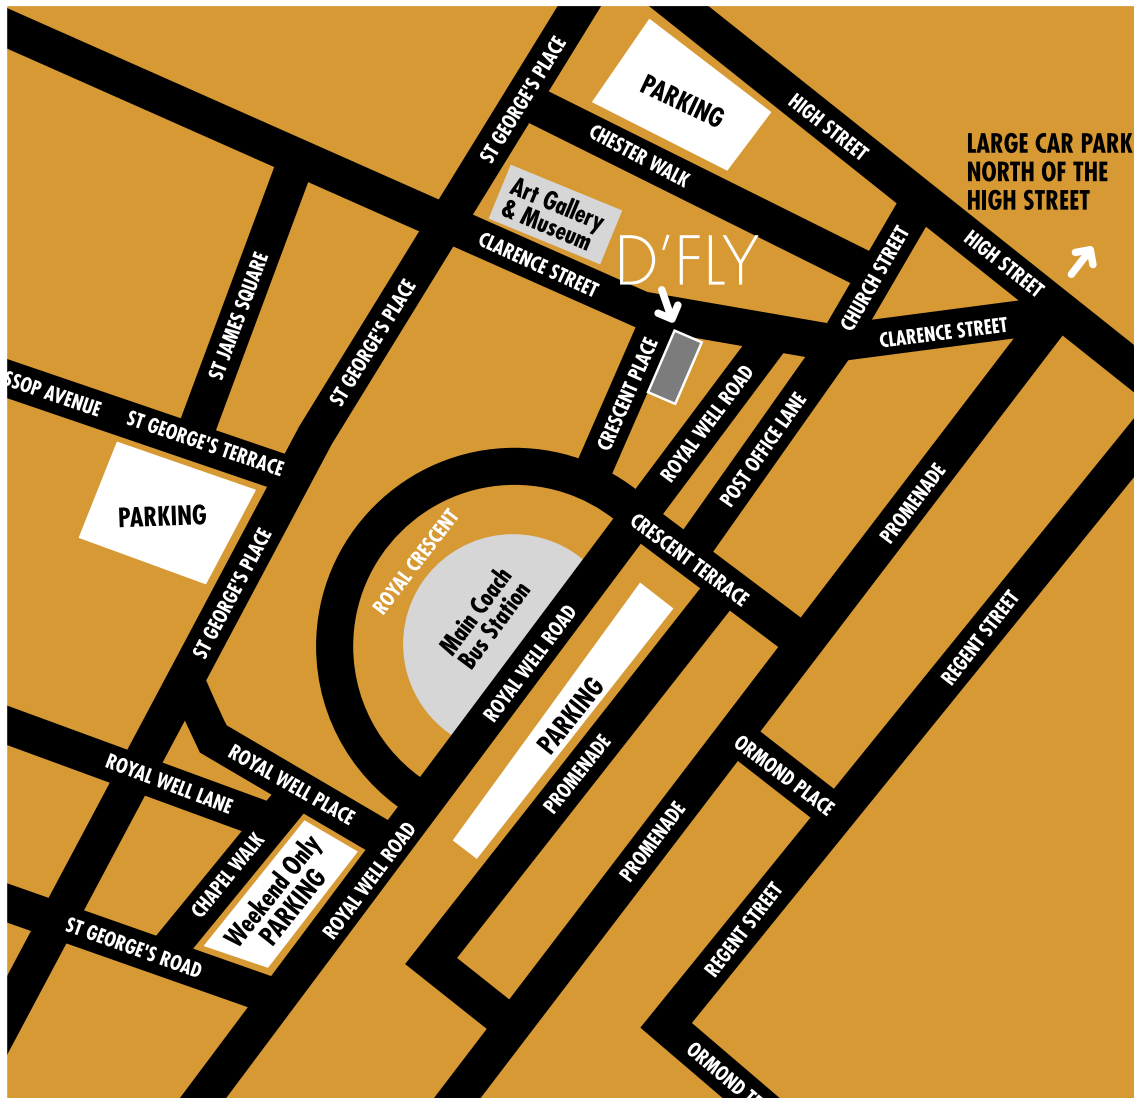

D'FLY

1A Crescent Place /
40 Clarence Street
Cheltenham
GL50 3NX

t. 01242 246 060 / 574 443

e. info@dflycheltenham.co.uk

www.dflycheltenham.co.uk

How to **find us** in Cheltenham

D'FLY is opposite the Cheltenham Art Gallery & Museum and is next to the main coach and bus station in Royal Well Crescent.

Arriving by car, there is a car park in Chester Walk immediately behind the Art Gallery & Museum, also parking outside the Municipal buildings along the Promenade, and further parking past the Royal Crescent along Chapel Walk.